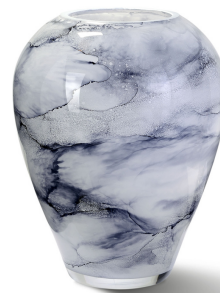

PRODUCT CODE: TER702145

ARCTIC 27

Glas

20 x 20 X 27 cm | 1.9 Kilo
Dia voet 11 cm | Dia top 13 cm

€69,-